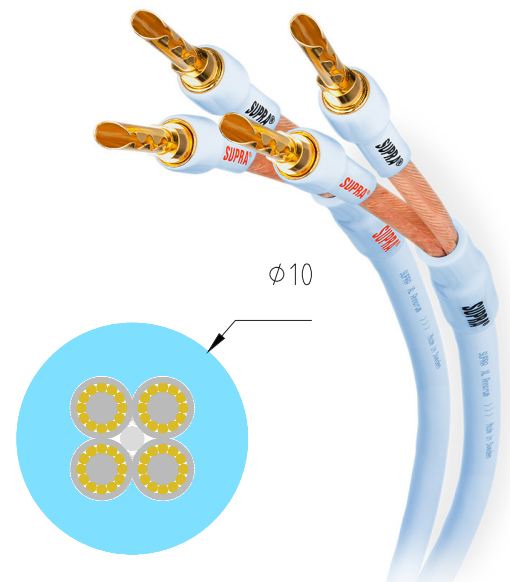

## SUPRA XL ANNORUM COMBICON

High end loudspeaker cable with Banana/Spade - full range

Gauge: 4x1.6mm<sup>2</sup> / AWG 15

Rev.date: 2022-08-30

Customs tariff no: 8544429010

Country of origin: Sweden

- Rubber based jacket for minimal microphony pick-up
- Star Quad configuration - very low inductance
- Interchangeable connectors with M6 thread, banana/spade
- 24K gold plated Copper connectors

### XL ANNORUM 4x1.6 - full range with banana/spade

The design is a 4 x 1.6 mm<sup>2</sup> square shaped lead configuration, where each lead comprises a plastic core around which 12 strands 5N Oxygen-free Copper are spun in a tight pitch. This minimizes skin-effect and inductance efficiently and by choosing the sonically benign PP as di-electric (insulation) the sonical stability by preventing corrosion and material fatigue, will remain at highest possible level year after year. The specification and performance fits right in between our Supra Quadrax and Sword edition.